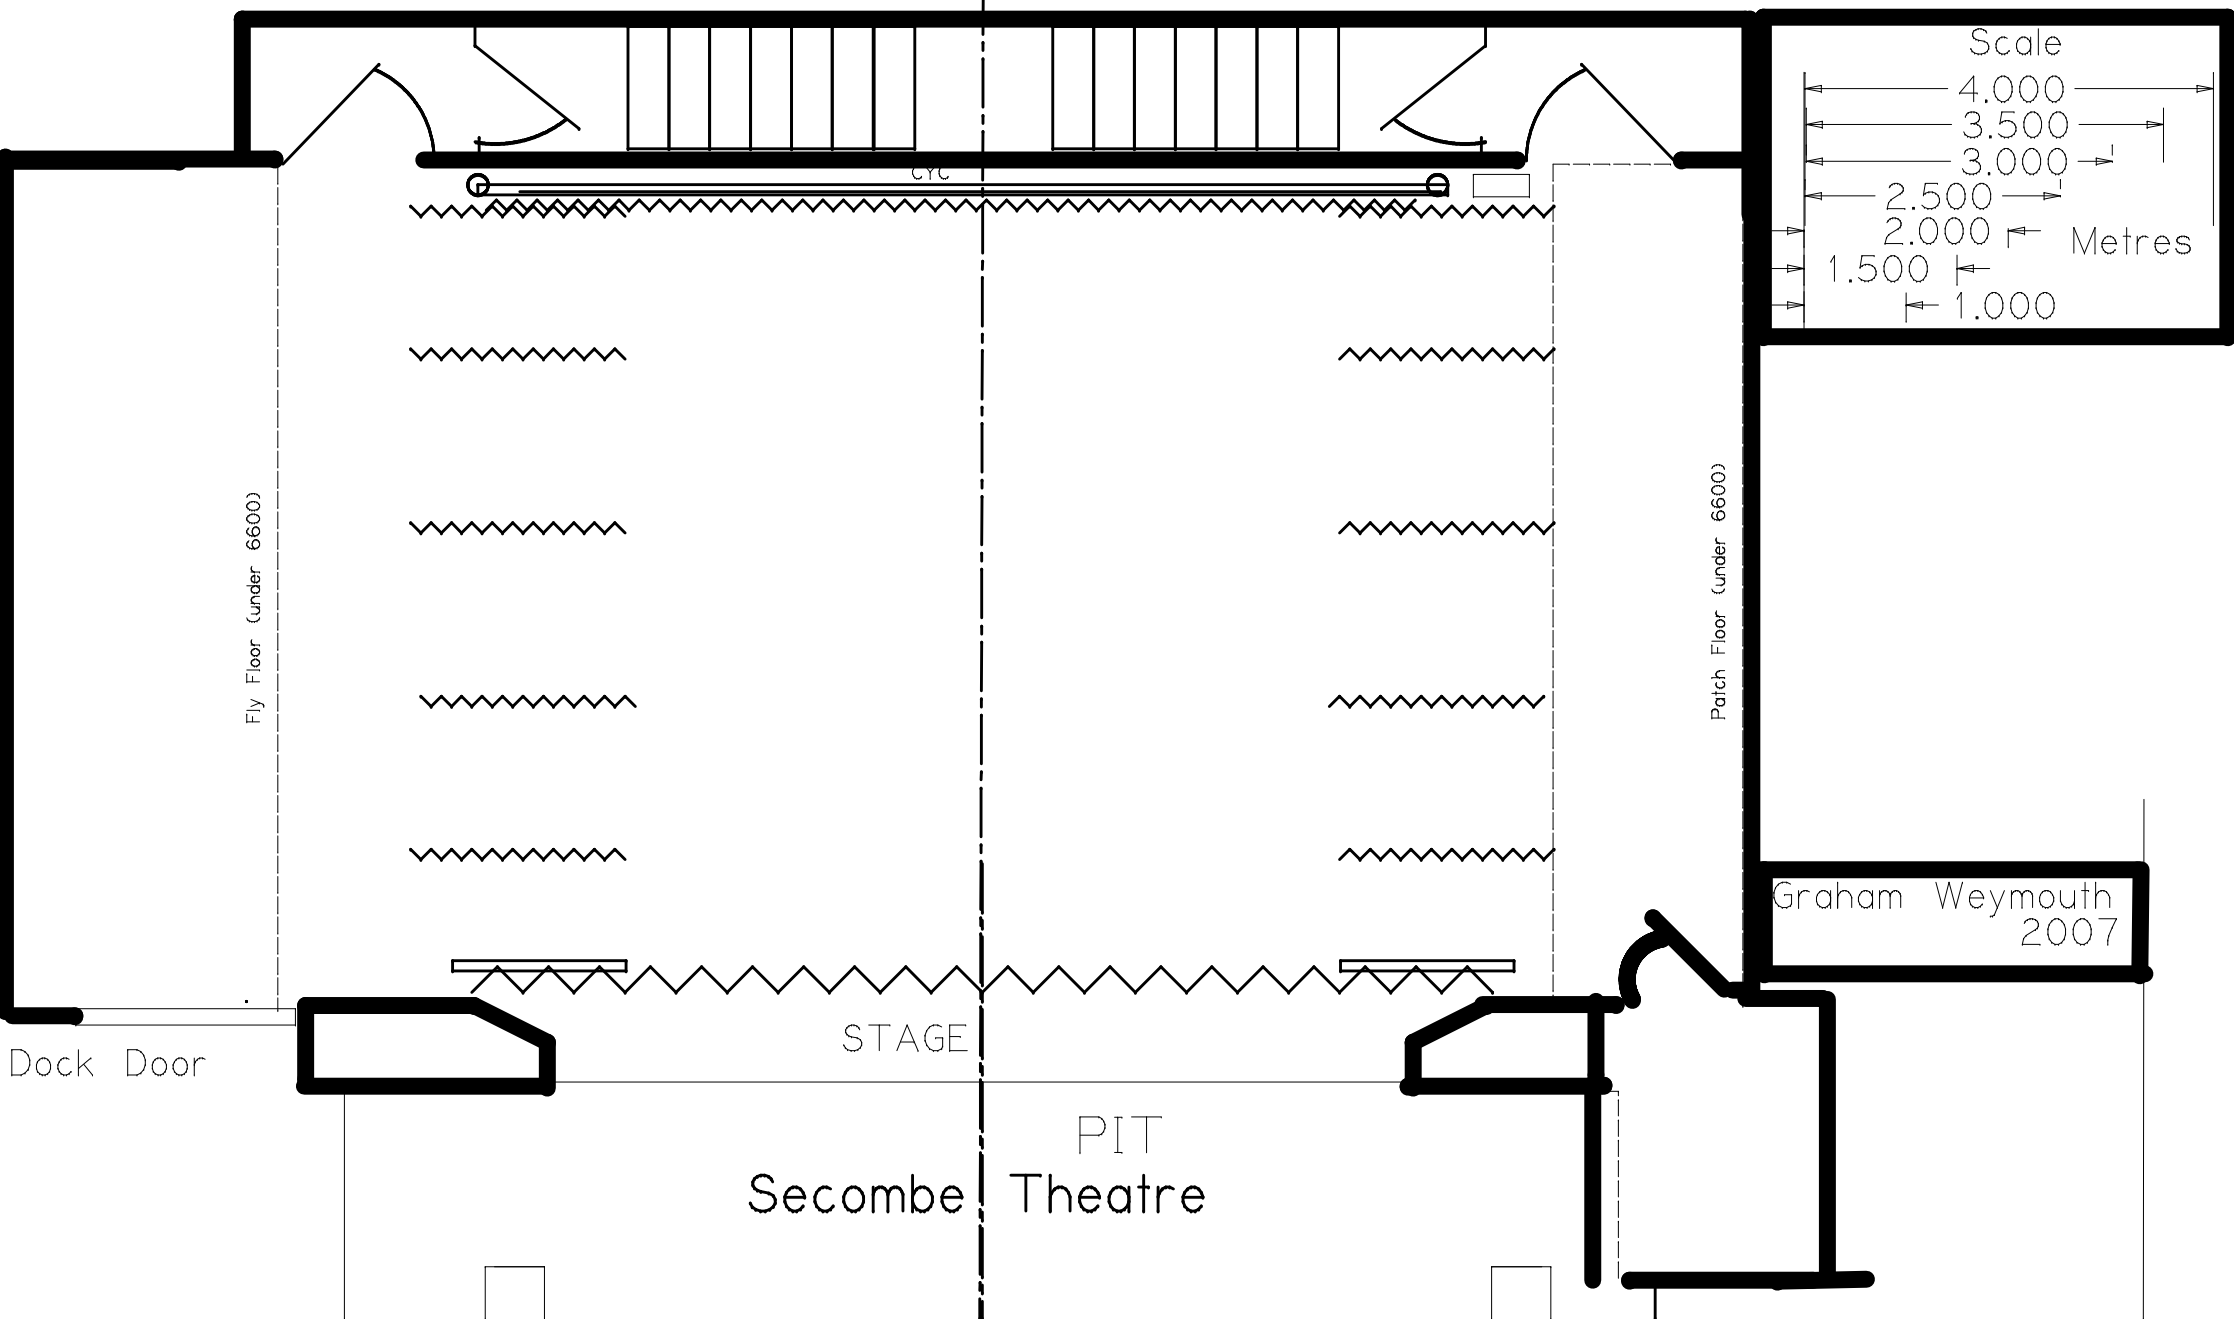

SECOMBE STAGE PLAN

Pros. Height 4.5 metres

Scale

- 4.000
- 3.500
- 3.000
- 2.500
- 2.000
- 1.500
- 1.000

Metres

Graham Weymouth
2007

Fly Floor (under 6600)

Patch Floor (under 6600)

Dock Door

STAGE

Secombe
Theatre

PIT